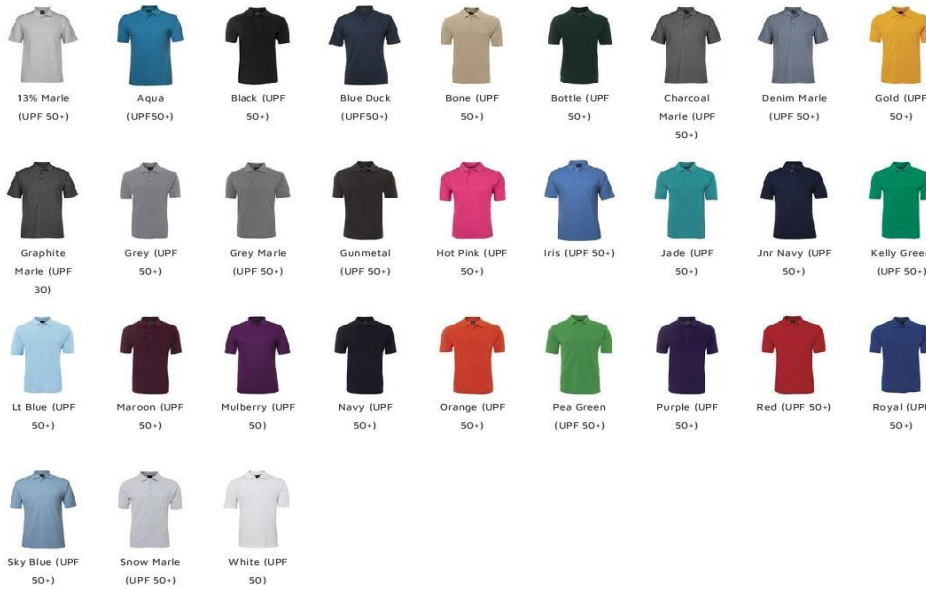

Charcoal Marle

Graphite Marle

Gunmetal

Navy

Red

Royal

White

Details

- > 80% Cotton, 20% Polyester
- > Cotton Rich CVC fleece 310gsm
- > Fully lined hood
- > 2x2 rib cuffs round hem for added comfort
- > Front kangaroo pocket
- > Interchangeable Drawcord 3CDT (sold separately)
- > Classic Fit
- > 6/7XL & 8/9XL Black, Navy only
- > 2XS, XS available in Black Marle, Army, Charcoal Marle, Graphite Marle, Gunmetal, White, Black, 13% Marle, Navy, Red, Royal
- > 10/11XL only available in Black

Sizing

ADULTS	2XS	XS	S	M	L	XL	2XL	3XL	4XL	5XL	6XL
CHEST	51.5	55	57.5	60	62.5	65	67.5	70	72.5	75	
SP LENGTH	62.5	66.5	70.5	72.5	74.5	76.5	78.5	80.5	81.5	82.5	

Hooded

210 POLO

210

The Signature Polo

Available Colours:

Details

- > 65% Polyester for durability, and 35% Cotton for comfort
- > 210gsm pique fabric, easy care and reduced pilling
- > Knitted collar with reinforced herringbone tape on inside neck seam and JB's 3-button placket
- > Set-in sleeves with open cuffs
- > Straight hem with herringbone tape reinforced side splits
- > Complies with standard AS/NZS 4399:1996 and AS/NZS 4399:2017 for UPF protection
- > 6/7XL only in White, Black, Navy, Bottle, Gunmetal, Sky Blue
- > 8/9XL only in Black, Sky Blue Navy
- > 2XS, XS size currently available in 13% Marle, White, Black, Navy, Charcoal/Marle, Kelly Green, Red, Pea Green, Lt Blue, Grey Marle, Royal, Orange, Gunmetal
- > 10/11XL Only in Black, Navy, Sky Blue
- > Mulberry size only available in S-4XL
- > Classic fit